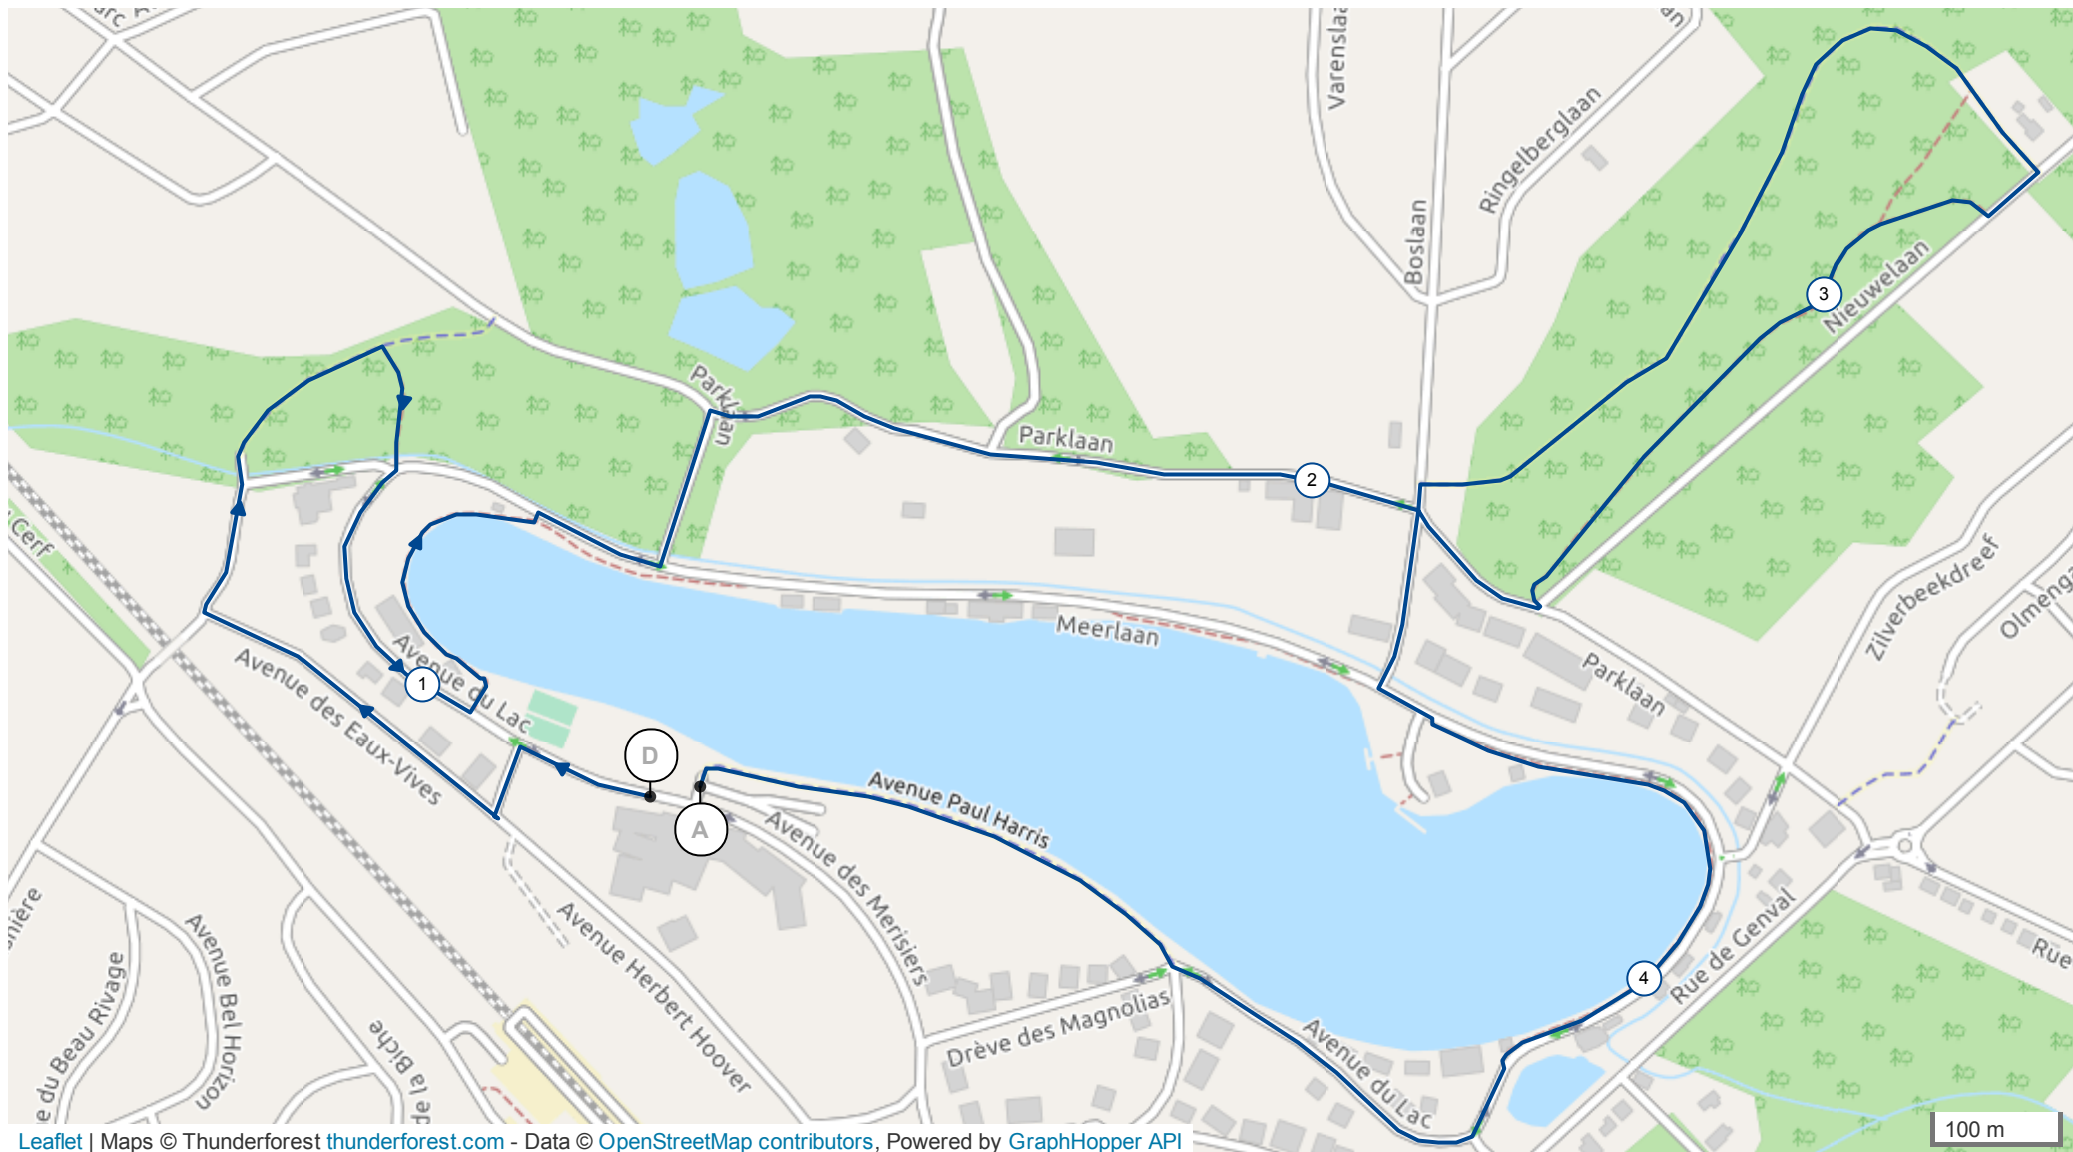

10016123 | Course à pied - Route | Martin's Run - 5km

La Hulpe -> La Hulpe

4.869 km 63 m 65 m 53 m 99 m

Leaflet | Maps © Thunderforest thunderforest.com - Data © [OpenStreetMap contributors](https://openstreetmap.org/), Powered by [GraphHopper API](https://graphhopper.com/)

© 2019 Openrunner